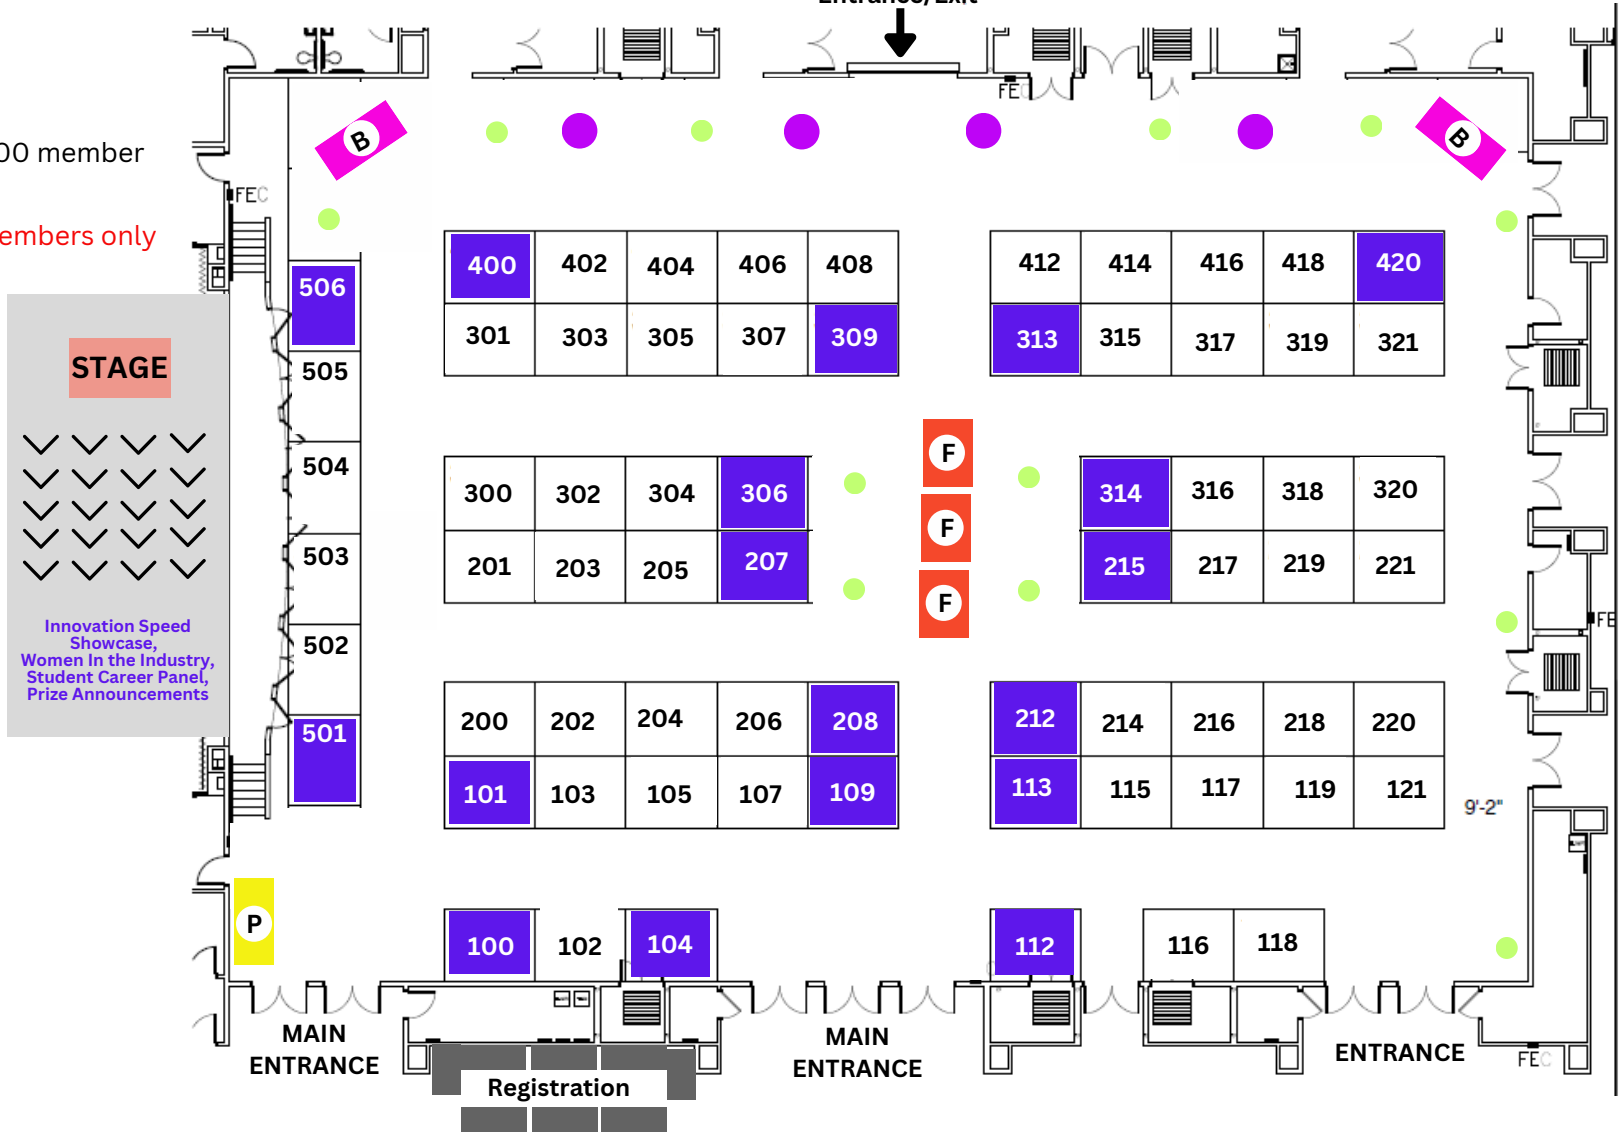

The Meadows Event Center

Altoona, Iowa

Exhibit Hall - Bishop Ballroom

February 18 & 19, 2025

68 booths (8 x 10)

PRICING

- Standard (white) - \$1500 member / \$1750 non member
- Prime (blue) - \$1750 **members only**

DETAILS

- Exhibit hall is carpeted.
- There is an elevated loading dock and ground level loading door available.
- Booth includes skirted table, two chairs, and wastebasket
- Electric is included (power strips run for all booths)

- B** Bar / Beverages
- F** Food / Break Service
- P** Prize Table
- Table with Seating
- High top Table

General Session & Seminar Rooms ↓